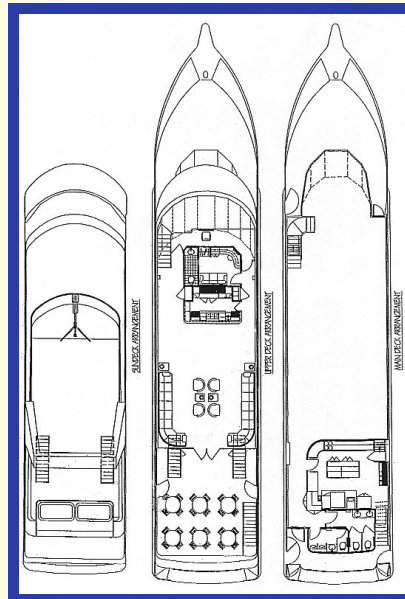

Romantica

*Main Deck
Forward*

The m/y "*Romantica*" is 125 ft.

Her interior is elegantly designed with large panoramic windows, and her lounge area and bar are magnificent for entertaining from 40 to 149 guests.

A luxurious yacht for an unforgettable event afloat.

*Main Deck
Dining Salon*

*Second Deck
Cocktail Lounge & Bar*

*Second Deck
Cocktail Lounge*

*Second Deck
Canopied Aft Deck*

Observation Deck

Harbor View Entertainment, LLC